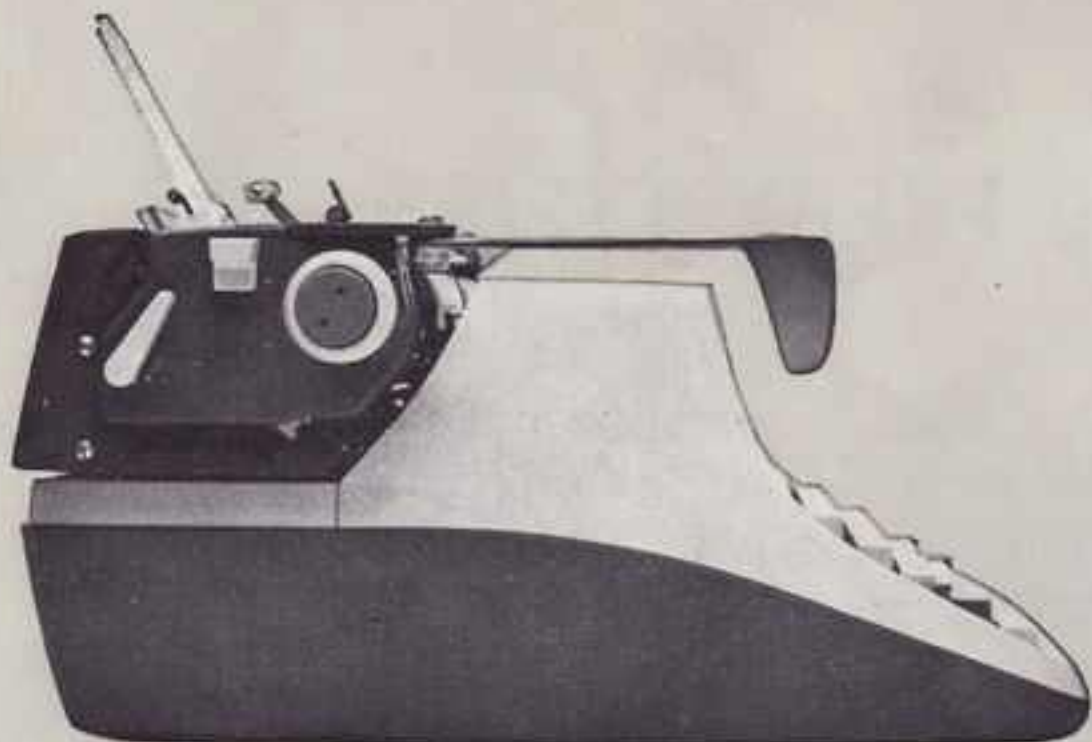

OLYMPIA SG 3L

The SG 3 de luxe is equipped with every worth-while feature – here is a selection.

1. Tabulator release keys, left and right, for total cancellation
2. Carriage release
3. Line space control, five different spaces
4. Margin stops, left and right, with scale
5. Paper deflector and erasing table
6. Paper support, with Perspex pull-out scale for indicating end of page
7. Perspex alignment guide, ruling device and card holder
8. Paper holder with securing rollers
9. Paper rest
10. Eight position paper injector for automatic paper feed
11. Paper release
12. Selector for paper injector
13. Right platen knob
14. Double spaced typing key
15. Left platen knob, combining platen release
16. Margin release and typebar disentangler
17. Three colour selector. (Blue, red and white for stencils)
18. Tabulator
19. Correcting space bar, with right margin alignment
20. Back spacer
21. Six position touch regulator, giving up to 12 clear copies at maximum position.

The finely adjusted touch mechanism gives that ease of fingering so essential to effortless typing – easily exchanged carriages provide multi-purpose adaptability – quick set and positive margins – clear and precise scales – half-spacing – automatic double-spacing – the good, solid feel of dependability – clean, modern lines – all these, and many more, give to the Olympia SG 3 de luxe that little extra pride of ownership that guarantees just that little extra output so essential today – and tomorrow.