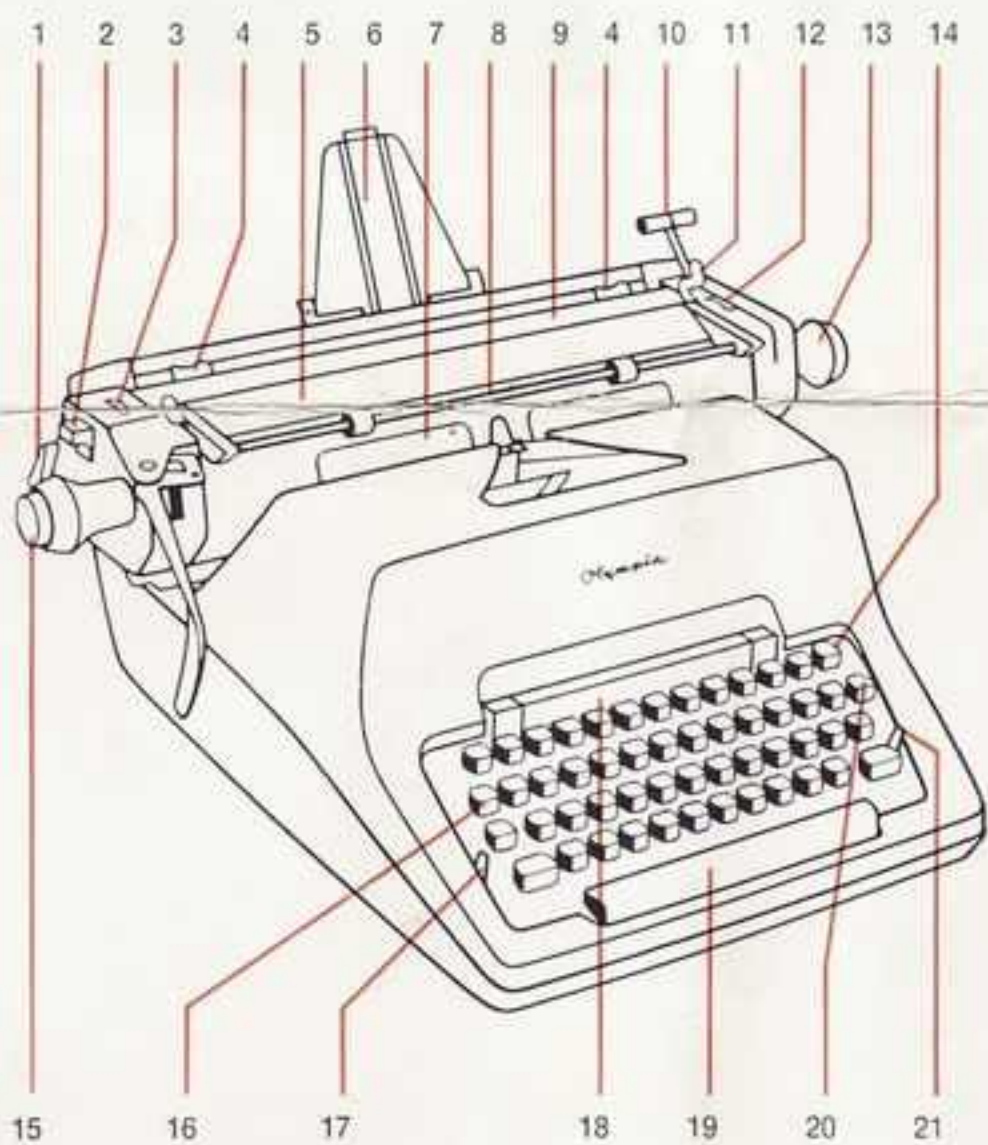

OLYMPIA SG 3L

The SG 3 de luxe is equipped with every worth-while feature – here is a selection.

1. Tabulator release keys, left and right, for total cancellation
2. Carriage release
3. Line space control, five different spaces
4. Margin stops, left and right, with scale
5. Paper deflector and erasing table
6. Paper support, with Perspex pull-out scale for indicating end of page
7. Perspex alignment guide, ruling device and card holder
8. Paper holder with securing rollers
9. Paper rest
10. Eight position paper injector for automatic paper feed
11. Paper release
12. Selector for paper injector
13. Right platen knob
14. Double spaced typing key
15. Left platen knob, combining platen release
16. Margin release and typebar disentangler
17. Three colour selector. (Blue, red and white for stencils)
18. Tabulator
19. Correcting space bar, with right margin alignment
20. Back spacer
21. Six position touch regulator, giving up to 12 clear copies at maximum position.

The finely adjusted touch mechanism gives that ease of fingering so essential to effortless typing – easily exchanged carriages provide multi-purpose adaptability – quick set and positive margins – clear and precise scales – half-spacing – automatic double-spacing – the good, solid feel of dependability – clean, modern lines – all these, and many more, give to the Olympia SG 3 de luxe that little extra pride of ownership that guarantees just that little extra output so essential today – and tomorrow.