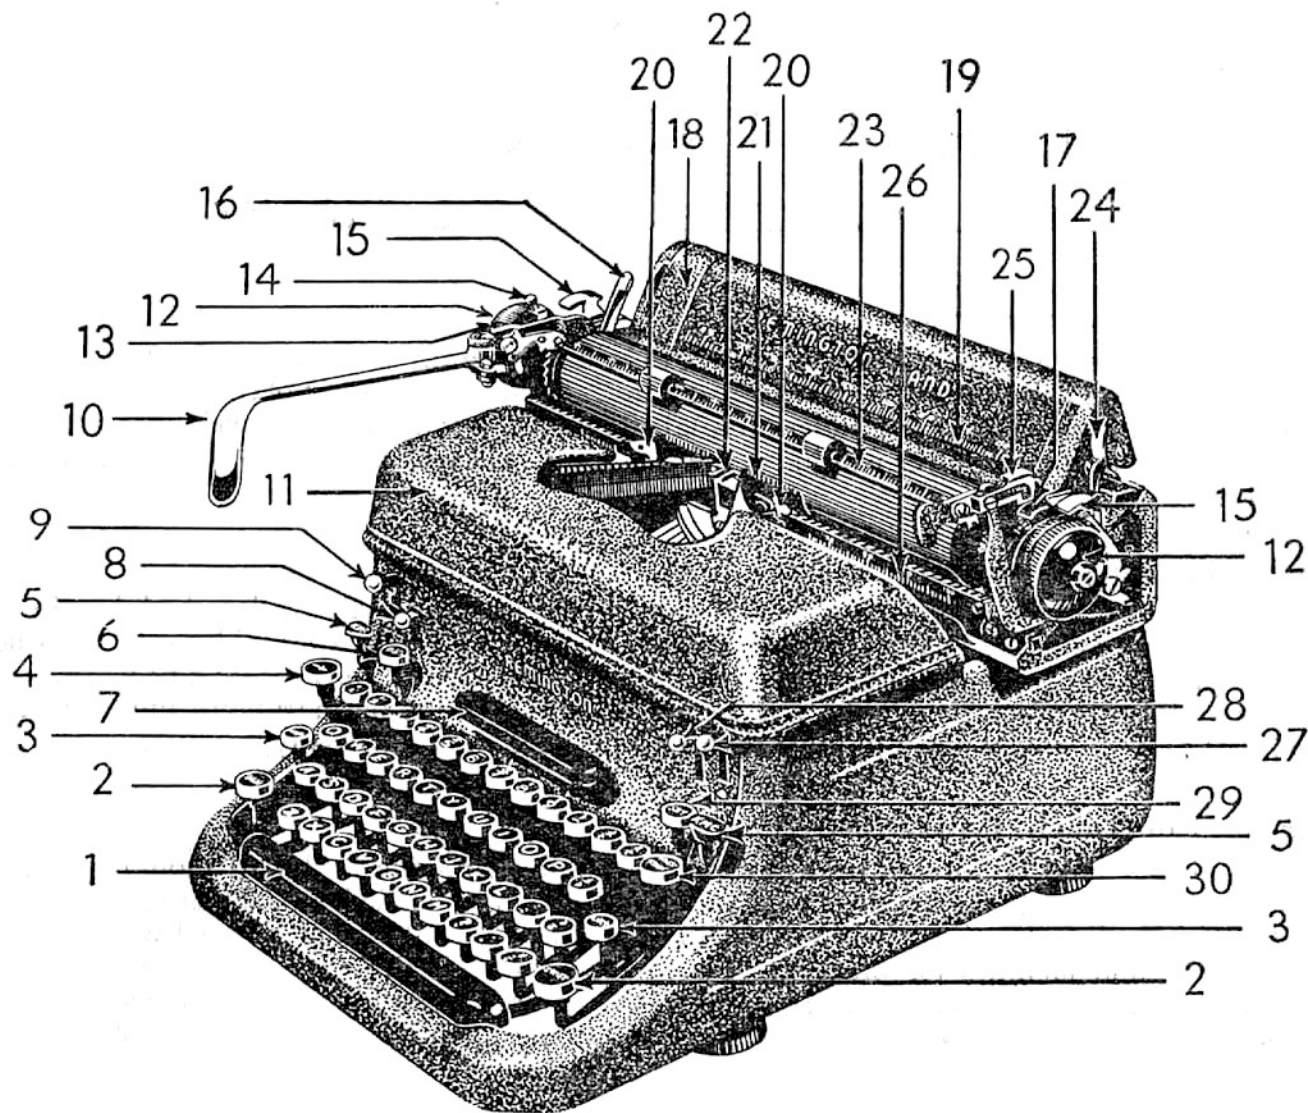

REMINGTON TYPEWRITER

- | | | |
|--|---|-------------------------------------|
| 1. Space Bar | 11. Snap-off Top Plate | 20. Card Holder
(Right and Left) |
| 2. Shift Keys
(Left and Right) | 12. Platen Knob
(Right and Left) | 21. Aligning Scale |
| 3. Shift Lock
(Left and Right) | 13. Variable Line Spacer | 22. Type Guide |
| 4. Back Space Key | 14. Line Space Regulator | 23. Paper Bail |
| 5. Keyboard Margin Control
(Left and Right) | 15. Carriage Release Lever
(Right and Left) | 24. Paper Release Lever |
| 6. Tabulator Clear Key | 16. Ratchet Detent or Release Lever | 25. Paper Bail Release |
| 7. Tabulator Bar | 17. Removable Platen Brackets
(Right and Left) | 26. Carriage Scale |
| 8. Ribbon Reverse | 18. Adjustable Paper Side Guide | 27. Ribbon Indicator |
| 9. Key Release Lever | 19. Paper Centring Scale | 28. Personal Touch Regulator |
| 10. Carriage Return and Line Space Lever | | 29. Tabulator Set Key |
| | | 30. Margin Release Key |